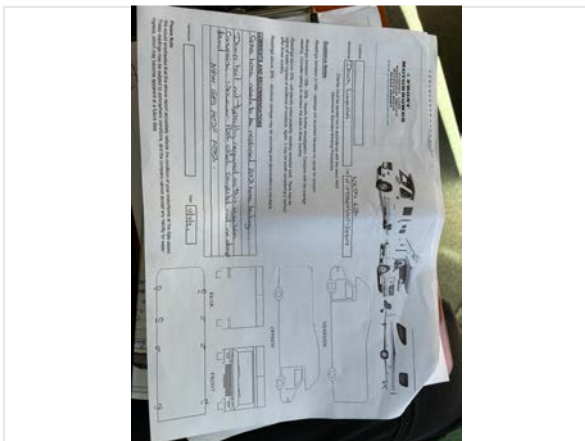

Engine Service History	Partial
Service Info	Aug 24 last
Date of Last Engine Service	N/A
Cam belt changed	N/A
Habitation service reports	Partial
Habitation Info	Last July 21
Date of Last Habitation Service	N/A