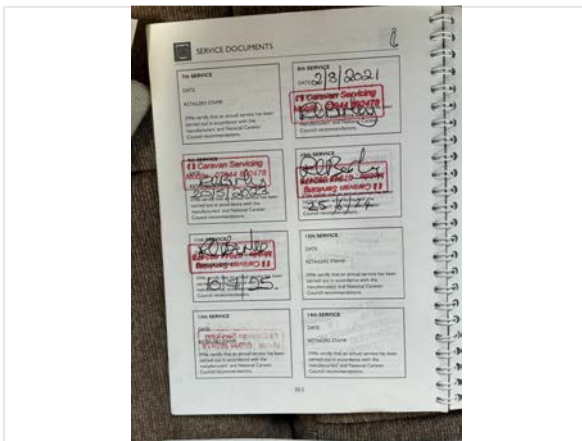

Test Drive & Sign Off

Test drive - 10 mins	Pass
Engine lights	No
Dashboard ghosting/Mileage flashing	No
V5 tested on DVLA	Yes
Completed by	Jonathan Hayreh