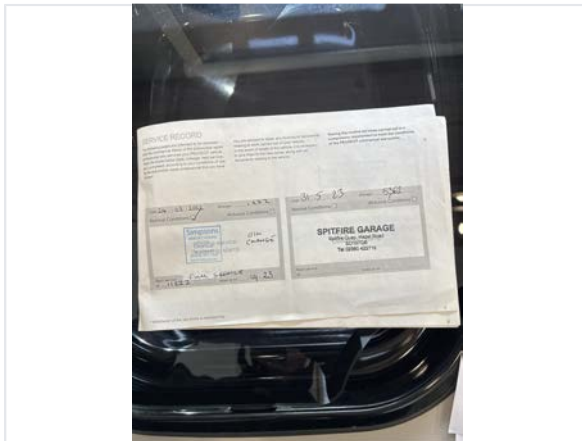

Engine Service History	Full
Service Info	Last may 24
Date of Last Engine Service	N/A
Cam belt changed	No
Habitation service reports	Partial
Habitation Info	June 24
Date of Last Habitation Service	N/A