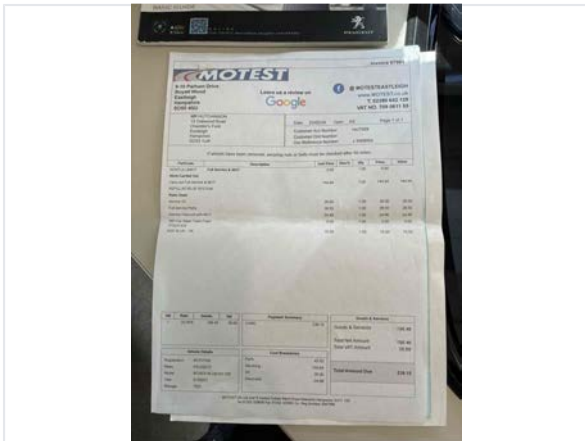

Engine Service History	Full
Service Info	Last may 24
Date of Last Engine Service	N/A
Cam belt changed	No
Habitation service reports	Partial
Habitation Info	June 24
Date of Last Habitation Service	N/A