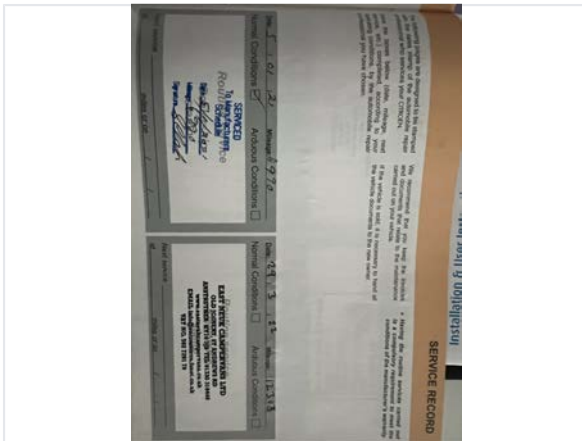

Damp Inspection

Damp (visible/soft)	No
Floor damp/spongy/damaged	No

CMS MOTORHOME INSPECTION FORM

Paperwork

Manuals present	Yes
Engine Service History	Full
Service Info	5 stamps
Date of Last Engine Service	21/07/25
Cam belt changed	N/A
Habitation service reports	Partial
Habitation Info	N/A
Date of Last Habitation Service	August 2025