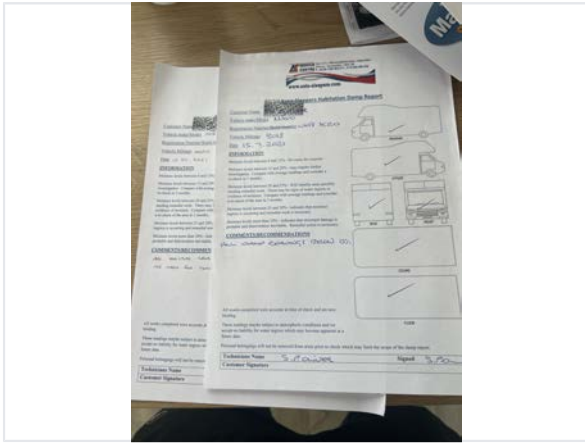

Damp Inspection

Damp (visible/soft)	No
---------------------	----

CMS MOTORHOME INSPECTION FORM

Paperwork

Manuals present	Yes
Engine Service History	Partial
Service Info	3 services 13/11/2023 - 16/01/2024 - 27/03/2026
Date of Last Engine Service	27/03/2026
Cam belt changed	No
Habitation service reports	Partial
Habitation Info	12/10/2022
Date of Last Habitation Service	12/10/2022