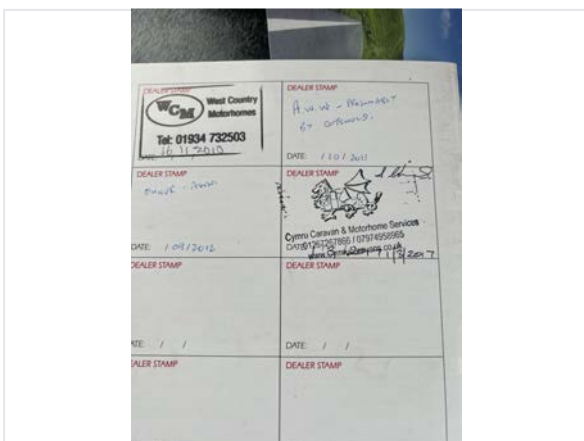

Damp Inspection

Damp (visible/soft)	No
Floor damp/spongy/damaged	No

CMS MOTORHOME INSPECTION FORM

Paperwork

Manuals present	Yes
-----------------	-----

Engine Service History	Full
Service Info	16/11/10 - 12/3/25 all stamps
Date of Last Engine Service	N/A
Cam belt changed	N/A
Habitation service reports	Partial
Habitation Info	2017
Date of Last Habitation Service	N/A