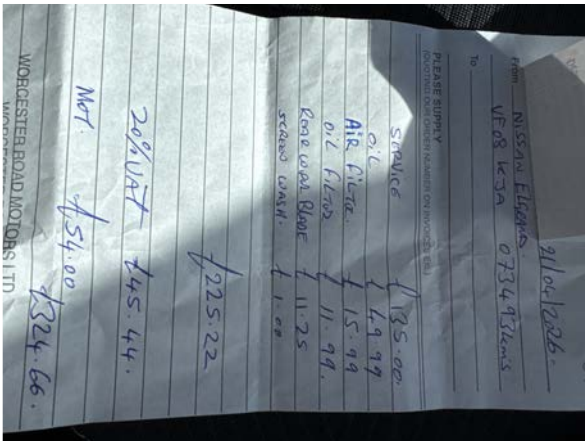

Damp Inspection

Damp (visible/soft)	No
Floor damp/spongy/damaged	No

CMS MOTORHOME INSPECTION FORM

Paperwork

Manuals present	Yes
-----------------	-----

Engine Service History	Partial
Service Info	Customer has had the vehicle for 12 months. No previous history . One service from 2026
Date of Last Engine Service	N/A
Cam belt changed	No
Habitation service reports	None

Test Drive & Sign Off

Test drive - 10 mins	Pass
Engine lights	No
Dashboard ghosting/Mileage flashing	N/A
V5 tested on DVLA	No
Completed by	Tim Craner
Sign-off Date	2026-05-14