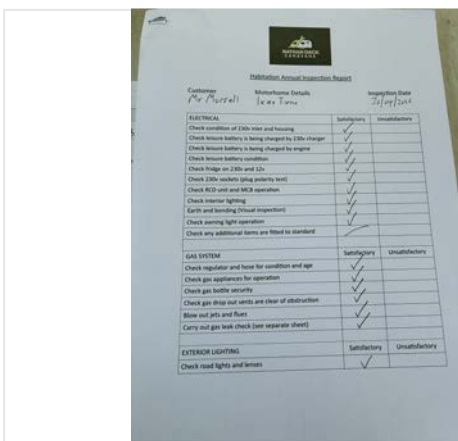

Damp Inspection

Damp (visible/soft)	No
Floor damp/spongy/damaged	No

CMS MOTORHOME INSPECTION FORM

Paperwork

Manuals present	Yes
-----------------	-----

Engine Service History	Partial
Service Info	Last ticket pictured
Date of Last Engine Service	N/A
Cam belt changed	N/A
Habitation service reports	Full
Habitation Info	Last service pictured
Date of Last Habitation Service	N/A