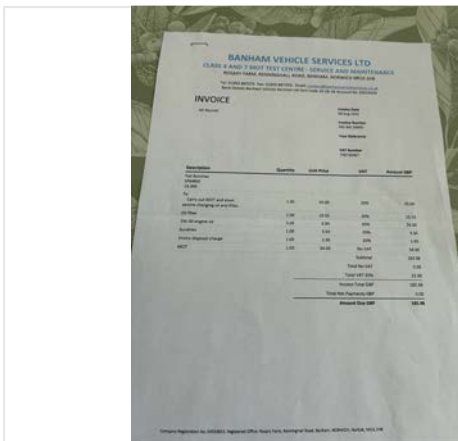

Damp Inspection

Damp (visible/soft)	No
Floor damp/spongy/damaged	No

CMS MOTORHOME INSPECTION FORM

Paperwork

Manuals present	Yes
-----------------	-----

Engine Service History	Partial
Service Info	Last ticket pictured
Date of Last Engine Service	N/A
Cam belt changed	N/A
Habitation service reports	Full
Habitation Info	Last service pictured
Date of Last Habitation Service	N/A