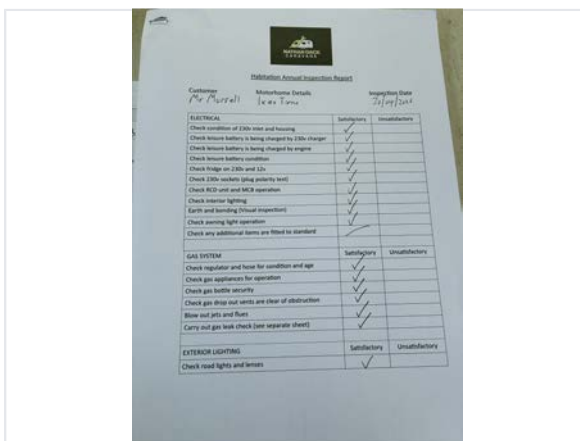

Damp Inspection

Damp (visible/soft)	No
Floor damp/spongy/damaged	No

CMS MOTORHOME INSPECTION FORM

Paperwork

Manuals present	Yes
-----------------	-----

Engine Service History	Partial
Service Info	Last ticket pictured
Date of Last Engine Service	N/A
Cam belt changed	N/A
Habitation service reports	Full
Habitation Info	Last service pictured
Date of Last Habitation Service	N/A