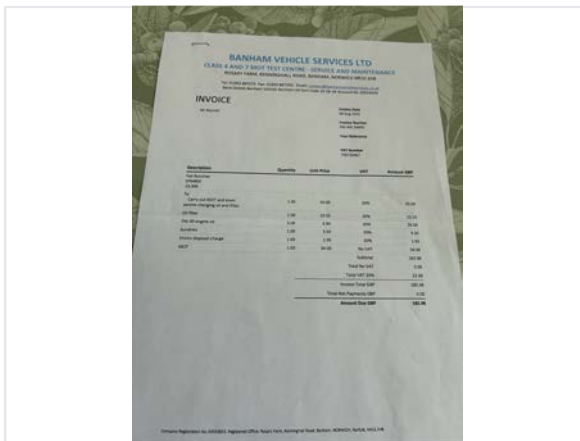

Engine Service History	Partial
Service Info	Last ticket pictured
Date of Last Engine Service	N/A
Cam belt changed	N/A
Habitation service reports	Full
Habitation Info	Last service pictured
Date of Last Habitation Service	N/A