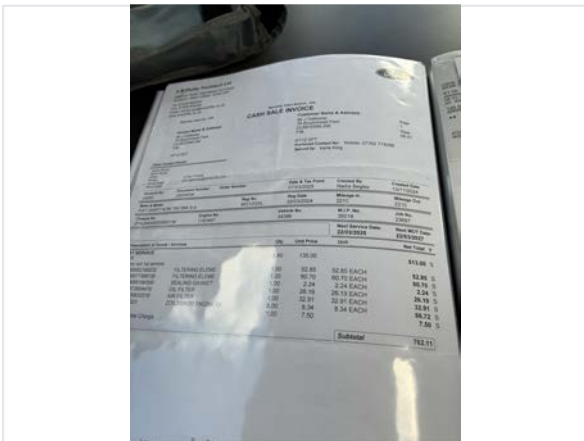

Engine Service History	Full
Service Info	Latest pictured
Cam belt changed	N/A
Habitation service reports	Full
Habitation Info	Latest pictured