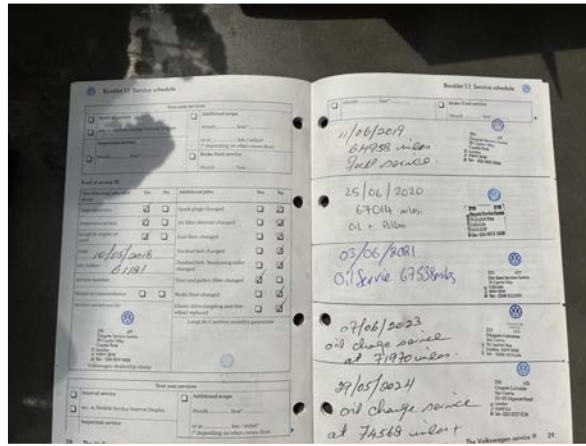

Damp Inspection

Damp (visible/soft)	No
Floor damp/spongy/damaged	No

CMS MOTORHOME INSPECTION FORM

Paperwork

Manuals present	Yes
-----------------	-----

Engine Service History	Full
Service Info	Major service 26/5/26
Date of Last Engine Service	N/A
Cam belt changed	N/A
Habitation service reports	None

Test Drive & Sign Off

Test drive - 10 mins	Pass
Engine lights	No
Dashboard ghosting/Mileage flashing	N/A
V5 tested on DVLA	Yes
Completed by	Jonathan Hayreh
Sign-off Date	2026-06-23