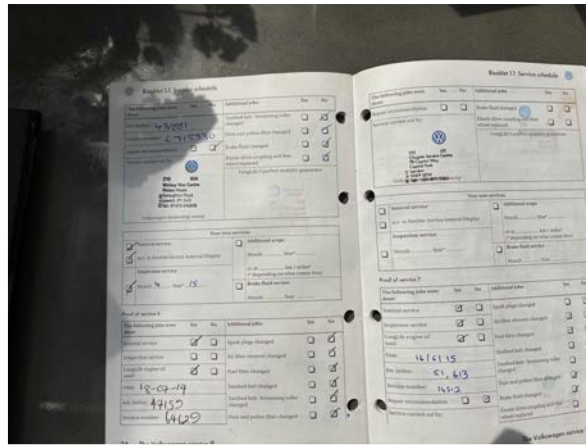

Damp Inspection

Damp (visible/soft)	No
Floor damp/spongy/damaged	No

CMS MOTORHOME INSPECTION FORM

Paperwork

Manuals present	Yes
-----------------	-----

Engine Service History	Full
Service Info	Major service 26/5/26
Date of Last Engine Service	N/A
Cam belt changed	N/A
Habitation service reports	None

Test Drive & Sign Off

Test drive - 10 mins	Pass
Engine lights	No
Dashboard ghosting/Mileage flashing	N/A
V5 tested on DVLA	Yes
Completed by	Jonathan Hayreh
Sign-off Date	2026-06-23