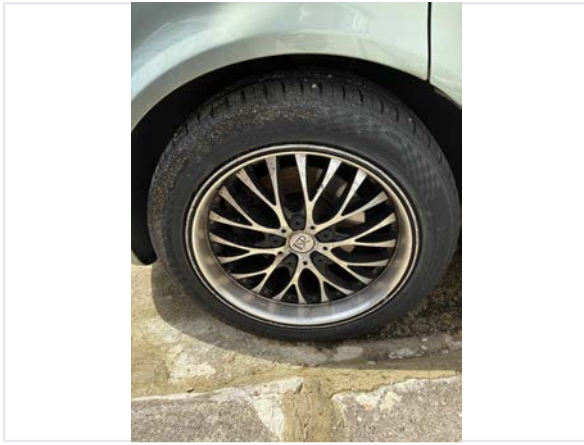

Vehicle Profile Photos (Front, Rear & Both Sides):

External Extras	Alloys, Parking sensors, Reversing camera
Other External Extras	N/A
Decals	N/A
Any Damage Found	Yes
Damage Further Info	Paint peel on roof and privacy glass on driver side delaminating

Windscreen	No damage
Alloy Wheels	Need attention
Alloy Further Info	All alloys delaminated and chipped

Tyres illegal/cracking/out of date	No
Electric Step	N/A
Self levelling work	N/A
Pop top canvas damage	No