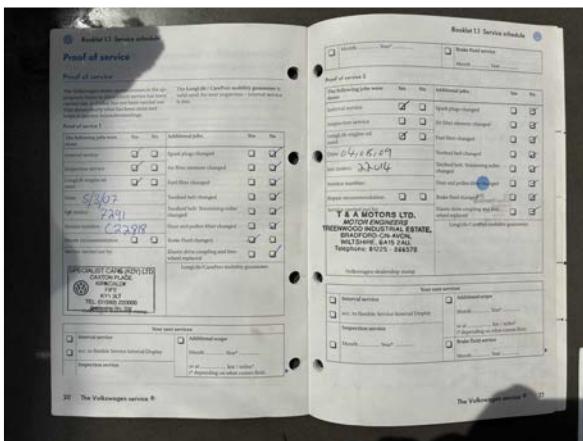

Damp Inspection

Damp (visible/soft)	No
Floor damp/spongy/damaged	No

CMS MOTORHOME INSPECTION FORM

Paperwork

Manuals present	Yes
-----------------	-----

Engine Service History	Full
Service Info	Major service 26/5/26
Date of Last Engine Service	N/A
Cam belt changed	N/A
Habitation service reports	None

Test Drive & Sign Off

Test drive - 10 mins	Pass
Engine lights	No
Dashboard ghosting/Mileage flashing	N/A
V5 tested on DVLA	Yes
Completed by	Jonathan Hayreh
Sign-off Date	2026-06-23