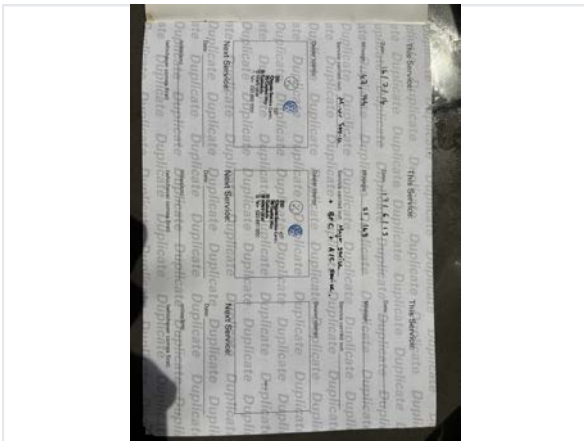

Damp Inspection

Damp (visible/soft)	No
Floor damp/spongy/damaged	No

CMS MOTORHOME INSPECTION FORM

Paperwork

Manuals present	Yes
-----------------	-----

Engine Service History	Full
Service Info	Major service 26/5/26
Date of Last Engine Service	N/A
Cam belt changed	N/A
Habitation service reports	None