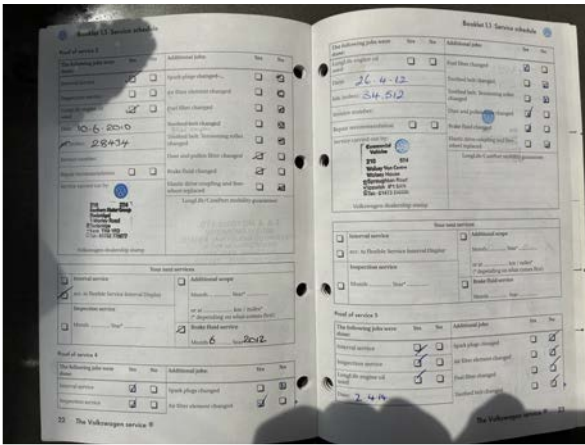

Damp Inspection

Damp (visible/soft)	No
Floor damp/spongy/damaged	No

CMS MOTORHOME INSPECTION FORM

Paperwork

Manuals present	Yes
-----------------	-----

Engine Service History	Full
Service Info	Major service 26/5/26
Date of Last Engine Service	N/A
Cam belt changed	N/A
Habitation service reports	None

Test Drive & Sign Off

Test drive - 10 mins	Pass
Engine lights	No
Dashboard ghosting/Mileage flashing	N/A
V5 tested on DVLA	Yes
Completed by	Jonathan Hayreh
Sign-off Date	2026-06-23