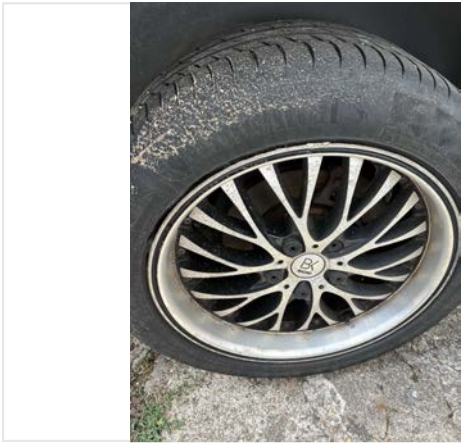

Internal Layout

Does internal look original?	Yes
Berths	2
Belts	5
Bed Options	Campervan
Lounge Layout	Two Forward Facing
Layout Correct	Yes
Further Comments	N/A

CMS MOTORHOME INSPECTION FORM

Exterior Inspection

Vehicle Profile Photos (Front, Rear & Both Sides):

External Extras	Alloys, Parking sensors, Reversing camera
Other External Extras	N/A
Decals	N/A
Any Damage Found	Yes
Damage Further Info	Paint peel on roof and privacy glass on driver side delaminating

Windscreen	No damage
Alloy Wheels	Need attention
Alloy Further Info	All alloys delaminated and chipped

Tyres illegal/cracking/out of date	No
Electric Step	N/A
Self levelling work	N/A
Pop top canvas damage	No