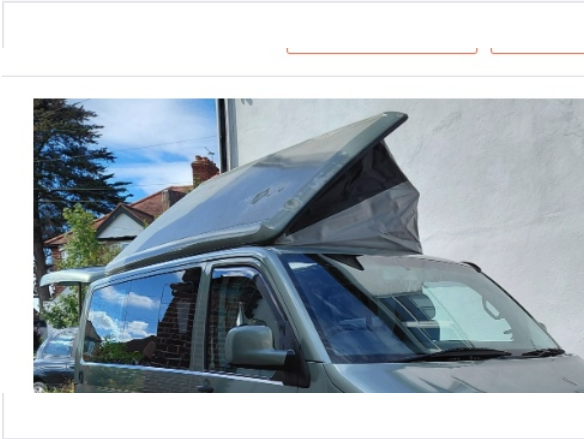

Internal Layout

Does internal look original?	Yes
Berths	2
Belts	5
Bed Options	Campervan
Lounge Layout	Two Forward Facing
Layout Correct	Yes
Further Comments	N/A

CMS MOTORHOME INSPECTION FORM

Exterior Inspection

Vehicle Profile Photos (Front, Rear & Both Sides):

External Extras	Alloys, Parking sensors, Reversing camera
Other External Extras	N/A
Decals	N/A
Any Damage Found	Yes
Damage Further Info	Paint peel on roof and privacy glass on driver side delaminating