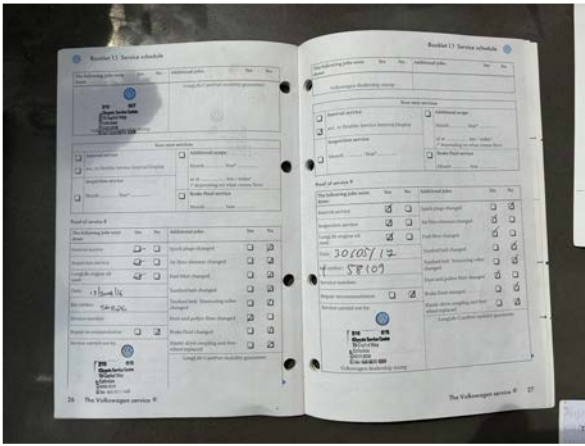

Damp Inspection

Damp (visible/soft)	No
Floor damp/spongy/damaged	No

CMS MOTORHOME INSPECTION FORM

Paperwork

Manuals present	Yes
-----------------	-----

Engine Service History	Full
Service Info	Major service 26/5/26
Date of Last Engine Service	N/A
Cam belt changed	N/A
Habitation service reports	None

Test Drive & Sign Off

Test drive - 10 mins	Pass
Engine lights	No
Dashboard ghosting/Mileage flashing	N/A
V5 tested on DVLA	Yes
Completed by	Jonathan Hayreh
Sign-off Date	2026-06-23