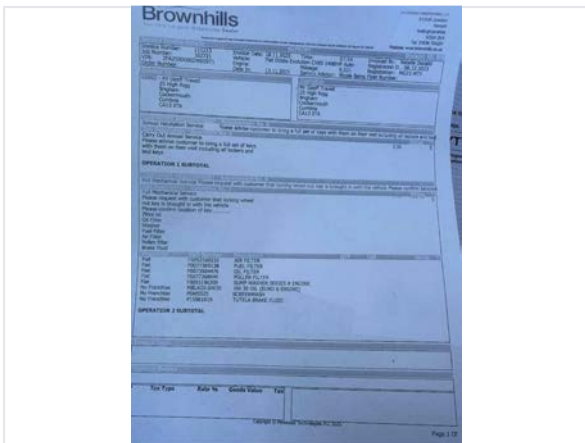

Engine Service History	Partial
Service Info	N/A
Date of Last Engine Service	N/A
Cam belt changed	N/A
Habitation service reports	Partial
Habitation Info	14-11-25
Date of Last Habitation Service	N/A