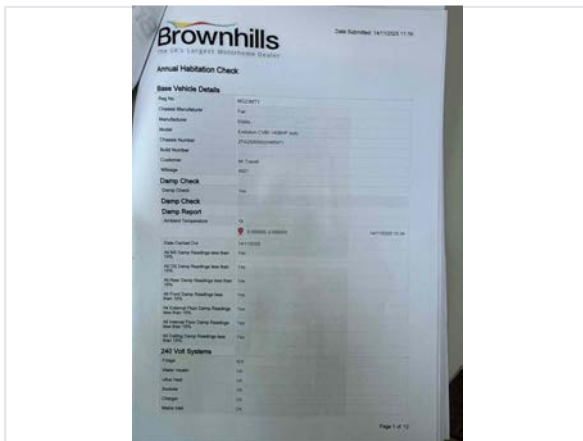

Damp Inspection

Damp (visible/soft)	No
Floor damp/spongy/damaged	No

CMS MOTORHOME INSPECTION FORM

Paperwork

Manuals present	Yes
-----------------	-----

Engine Service History	Partial
Service Info	N/A
Date of Last Engine Service	N/A
Cam belt changed	N/A
Habitation service reports	Partial
Habitation Info	14-11-25
Date of Last Habitation Service	N/A