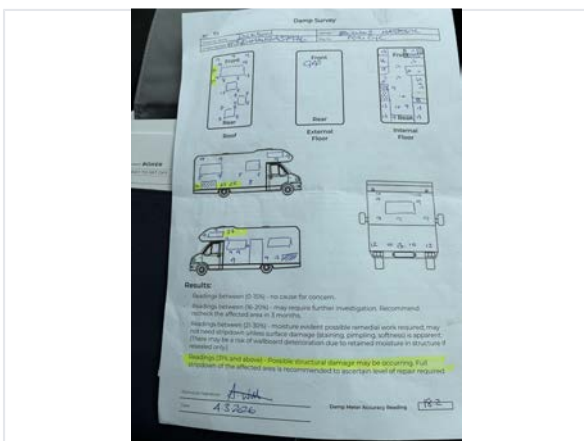

Internal Layout

Does internal look original?	Yes
Berths	6
Belts	6
Bed Options	Overcab Bed, Bench Seats, Transverse Bed
Lounge Layout	Half Dinette, Bench Seats, Two Forward Facing
Layout Correct	Yes
Further Comments	N/A

CMS MOTORHOME INSPECTION FORM

Exterior Inspection

External Extras	Awning, Bike Rack, Habitation door lock, Electric step, LED daytime running lights, Reversing camera
Other External Extras	N/A
Decals	Good
Any Damage Found	No
Windscreen	No damage
Alloy Wheels	N/A
Tyres illegal/cracking/out of date	No
Electric Step	Fully Working
Self levelling work	No
Pop top canvas damage	N/A

CMS MOTORHOME INSPECTION FORM

Internal Inspection

Internal Extras	Bluetooth, cab A/C, Cab blinds, Carpets, Cruise control, DAB radio, Multifunction steering wheel, Oven
Other Extras	N/A
Electrics turn on	Yes
Control panel damaged	No
Stereo turn on	Yes
Smell or signs of smoking	No
Cushions correct	Yes
Boiler present	Yes
Overhead lockers ready	Yes
Internal Damage	No

Damp Inspection

Damp (visible/soft)	No
Floor damp/spongy/damaged	No

CMS MOTORHOME INSPECTION FORM

Paperwork

Manuals present	Yes
-----------------	-----

Engine Service History	Partial
Service Info	Last service pictured
Date of Last Engine Service	N/A
Cam belt changed	N/A
Habitation service reports	Partial
Habitation Info	Last service pictured
Date of Last Habitation Service	N/A