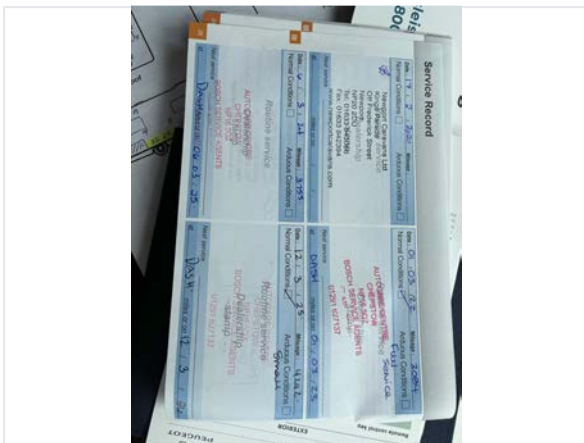

Damp Inspection

Damp (visible/soft)	No
Floor damp/spongy/damaged	No

CMS MOTORHOME INSPECTION FORM

Paperwork

Manuals present	Yes
-----------------	-----

Engine Service History	Partial
Service Info	Last service pictured
Date of Last Engine Service	N/A
Cam belt changed	N/A
Habitation service reports	Partial
Habitation Info	Last service pictured
Date of Last Habitation Service	N/A