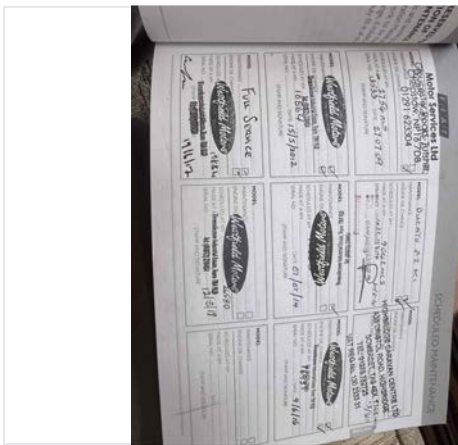

Damp Inspection

Damp (visible/soft)	Yes
Damp Info	Soft under rear window in kitchen // panel under fly net rotten
Floor damp/spongy/damaged	No

CMS MOTORHOME INSPECTION FORM

Paperwork

Manuals present	Yes
Engine Service History	Partial
Service Info	13 stamps across 2 books - latest 2021
Cam belt changed	No
Habitation service reports	Full
Habitation Info	Service in 2025