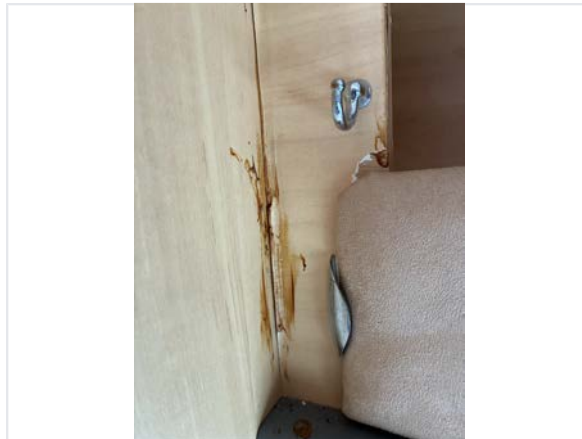

Internal Extras	cab A/C, Cab blinds, Carpets, Oven
Other Extras	N/A
Electrics turn on	Yes
Control panel damaged	No
Stereo turn on	Yes
Smell or signs of smoking	No
Cushions correct	Yes
Boiler present	N/A
Overhead lockers ready	Yes
Internal Damage	Yes
Damage Info	Area above passenger seat damaged