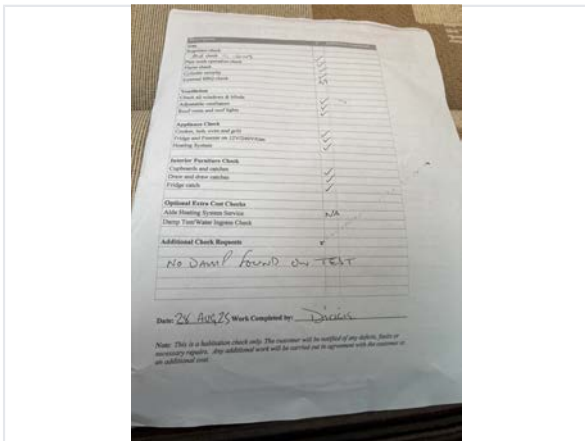

Damp Inspection

Damp (visible/soft)	Yes
Damp Info	Soft under rear window in kitchen // panel under fly net rotten
Floor damp/spongy/damaged	No

CMS MOTORHOME INSPECTION FORM

Paperwork

Manuals present	Yes
Engine Service History	Partial
Service Info	13 stamps across 2 books - latest 2021
Cam belt changed	No
Habitation service reports	Full
Habitation Info	Service in 2025