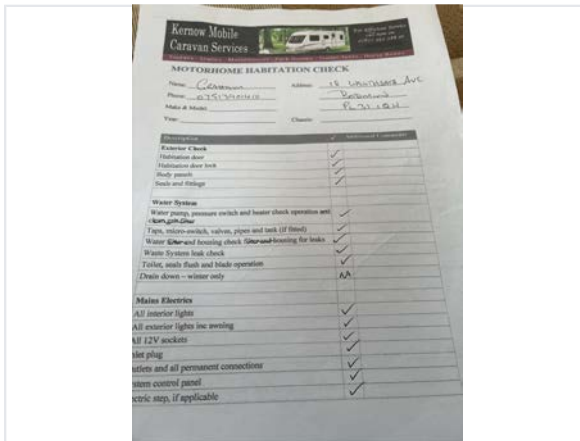

Damp Inspection

Damp (visible/soft)	Yes
Damp Info	Soft under rear window in kitchen // panel under fly net rotten
Floor damp/spongy/damaged	No

CMS MOTORHOME INSPECTION FORM

Paperwork

Manuals present	Yes
Engine Service History	Partial
Service Info	13 stamps across 2 books - latest 2021
Cam belt changed	No
Habitation service reports	Full
Habitation Info	Service in 2025