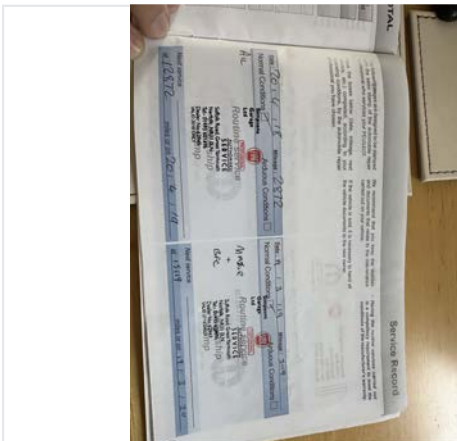

Damp Inspection

Damp (visible/soft)	Yes
Damp Info	Blue staining on either side habitation door and on wall in cupboard next to it
Floor damp/spongy/damaged	No

CMS MOTORHOME INSPECTION FORM

Paperwork

Manuals present	Yes
-----------------	-----

Engine Service History	Full
Service Info	Latest: 23/03/2026
Cam belt changed	No
Habitation service reports	Partial
Habitation Info	Latest: 16/03/2026

Test Drive & Sign Off

Test drive - 10 mins	Pass
Engine lights	No
Dashboard ghosting/Mileage flashing	No
V5 tested on DVLA	Yes
Completed by	Leigh Ireland
Sign-off Date	2026-03-27