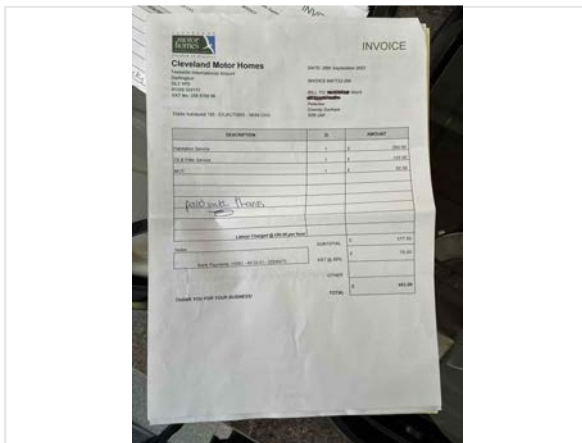

CMS MOTORHOME INSPECTION FORM

Paperwork

Manuals present	Yes
Engine Service History	Full
Service Info	Last one September 25
Cam belt changed	No
Habitation service reports	Full
Habitation Info	Last nov 25