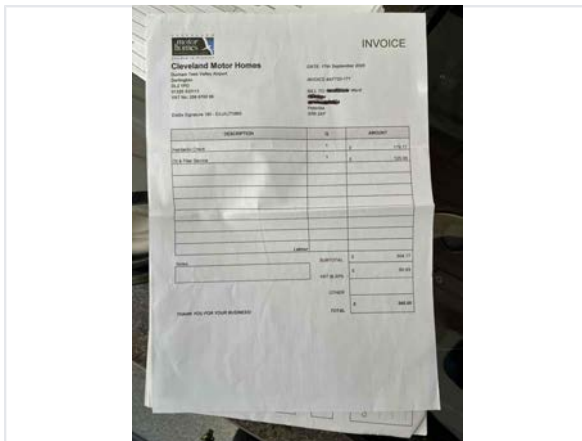

CMS MOTORHOME INSPECTION FORM

Paperwork

Manuals present	Yes
Engine Service History	Full
Service Info	Last one September 25
Cam belt changed	No
Habitation service reports	Full
Habitation Info	Last nov 25