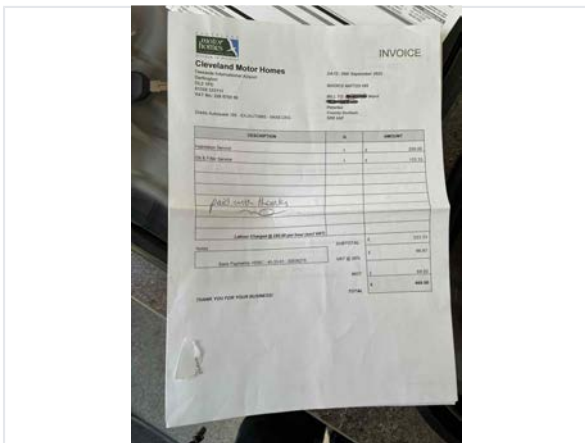

CMS MOTORHOME INSPECTION FORM

Paperwork

Manuals present	Yes
Engine Service History	Full
Service Info	Last one September 25
Cam belt changed	No
Habitation service reports	Full
Habitation Info	Last nov 25