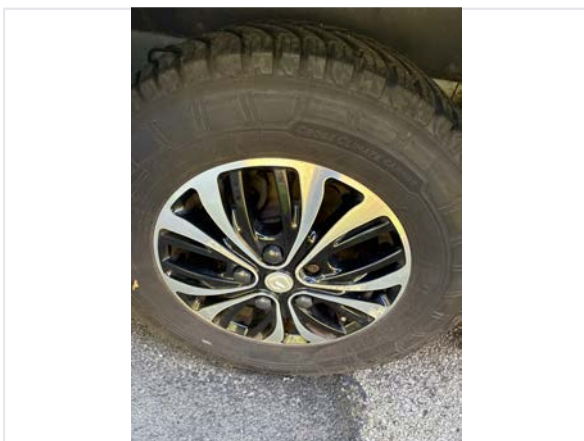

Tyres illegal/cracking/out of date	No
Electric Step	N/A
Self levelling work	Yes
Pop top canvas damage	N/A