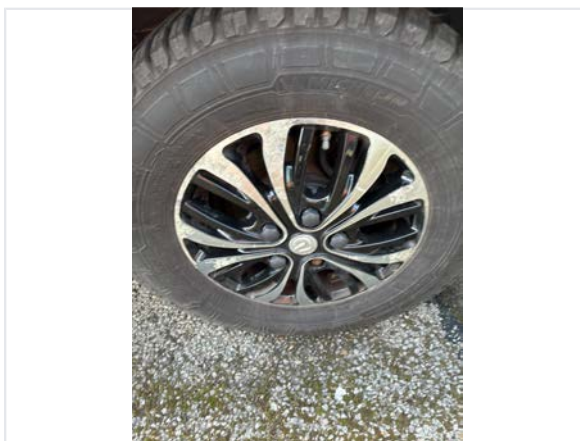

Tyres illegal/cracking/out of date	No
Electric Step	N/A
Self levelling work	Yes
Pop top canvas damage	N/A