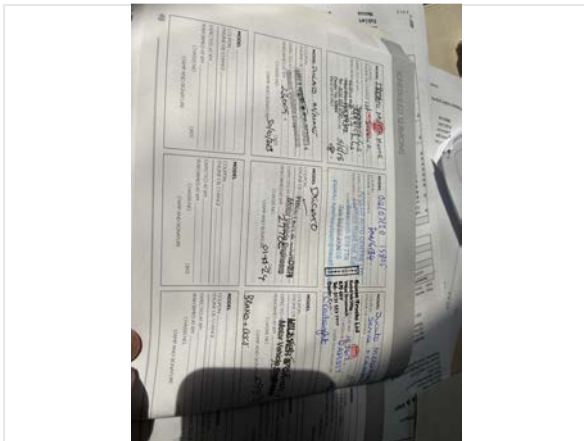

Engine Service History	Full
Service Info	Book pictured
Date of Last Engine Service	09/08/2025
Cam belt changed	No
Habitation service reports	Partial
Habitation Info	Last service pictured
Date of Last Habitation Service	03/10/2025