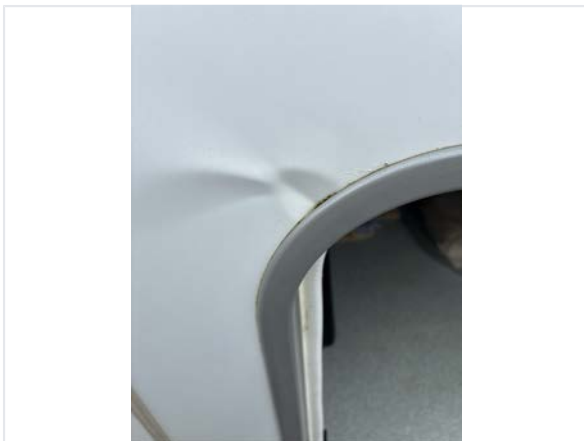

Internal Layout

Does internal look original?	Yes
Berths	3
Belts	4
Bed Options	Island Bed, Bench Seats
Lounge Layout	Two Forward Facing, Half Dinette
Layout Correct	Yes
Further Comments	N/A

CMS MOTORHOME INSPECTION FORM

Any Damage Found	Yes
Damage Further Info	Crease above off side garage door // Rust spot on drivers door // two small dents on NS lower panel // Scratch on off side skirt near rear wheel

Windscreen	No damage
------------	-----------