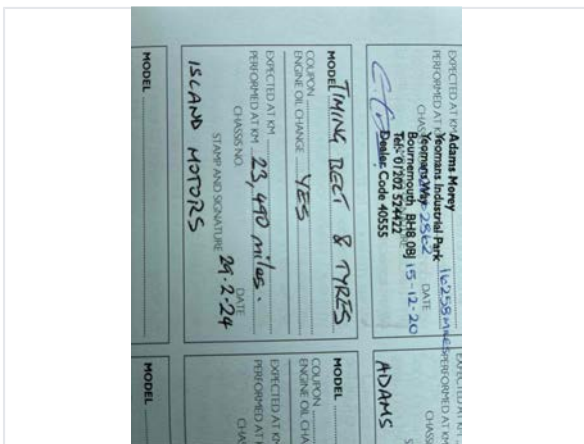

Damp Inspection

Damp (visible/soft)	No
Floor damp/spongy/damaged	No

CMS MOTORHOME INSPECTION FORM

Paperwork

Manuals present	Yes
Engine Service History	Full
Service Info	Log book photo,d
Cam belt changed	Yes
Cam belt info	See pic above
Habitation service reports	Partial
Habitation Info	Last service photo,d