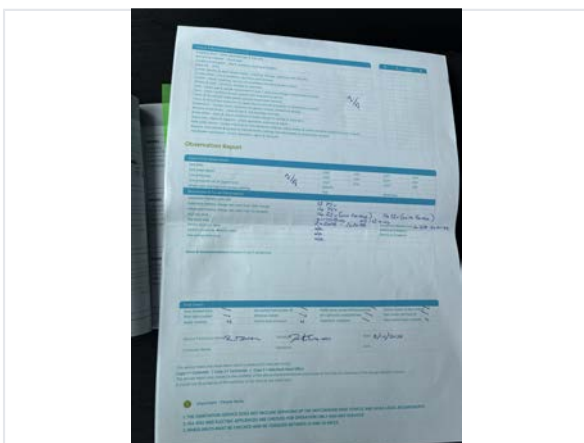

Damp Inspection

Damp (visible/soft)	No
Floor damp/spongy/damaged	No

CMS MOTORHOME INSPECTION FORM

Paperwork

Manuals present	Yes
Engine Service History	Full
Service Info	Log book photo,d
Cam belt changed	Yes
Cam belt info	See pic above
Habitation service reports	Partial
Habitation Info	Last service photo,d