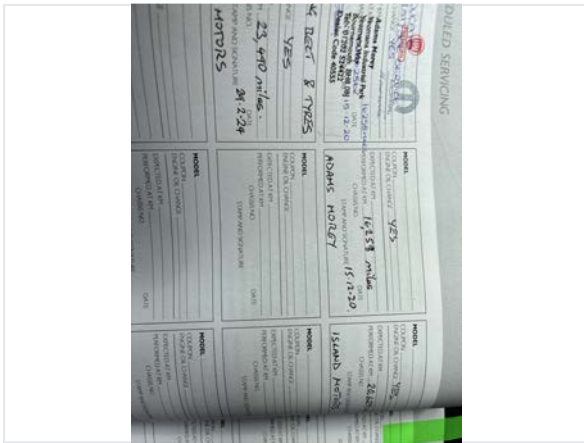

Damp Inspection

Damp (visible/soft)	No
Floor damp/spongy/damaged	No

CMS MOTORHOME INSPECTION FORM

Paperwork

Manuals present	Yes
Engine Service History	Full
Service Info	Log book photo,d
Cam belt changed	Yes
Cam belt info	See pic above
Habitation service reports	Partial
Habitation Info	Last service photo,d