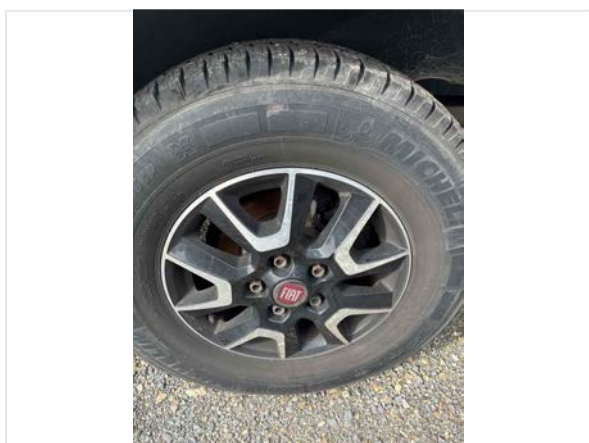

Any Damage Found	No
Windscreen	No damage
Alloy Wheels	Need attention
Alloy Further Info	OSR oxidisation // NSR scuffs