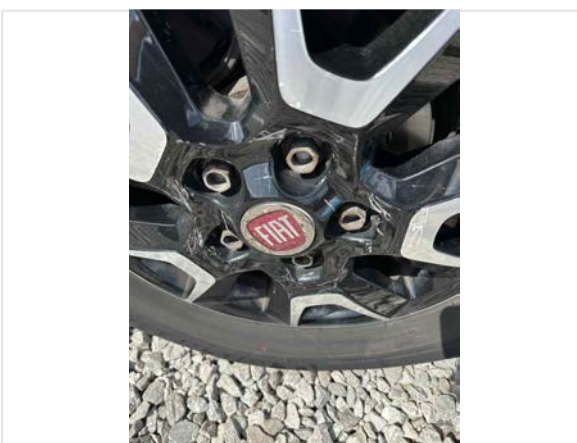

Any Damage Found	No
Windscreen	No damage
Alloy Wheels	Need attention
Alloy Further Info	OSR oxidisation // NSR scuffs