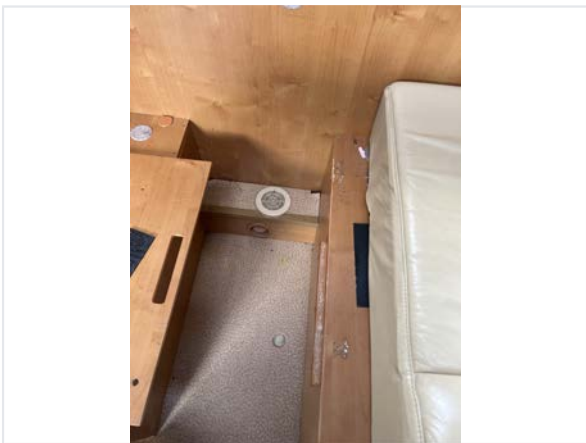

Damp Inspection

Damp (visible/soft)	No
Floor damp/spongy/damaged	Yes
Floor Info	None vis n/s front under bench