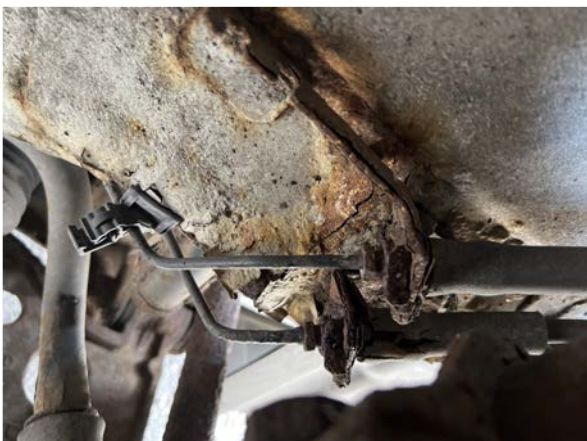

Any Damage Found	Yes
Damage Further Info	Paint bubbling to N/S // needs new head lights // Dinks to drive door // Paint peel under O/S door window // OS window won't close fully