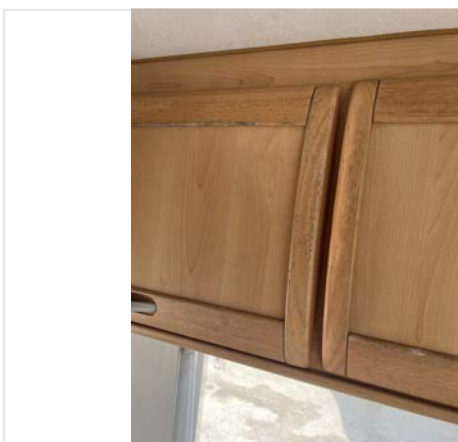

CMS MOTORHOME INSPECTION FORM

Internal Inspection

Internal Extras	None
Other Extras	N/A
Electrics turn on	Yes
Control panel damaged	No
Stereo turn on	Yes
Smell or signs of smoking	No
Cushions correct	Yes
Boiler present	Yes
Overhead lockers ready	Yes
Internal Damage	Yes
Damage Info	Timber is very worn // Seats are worn