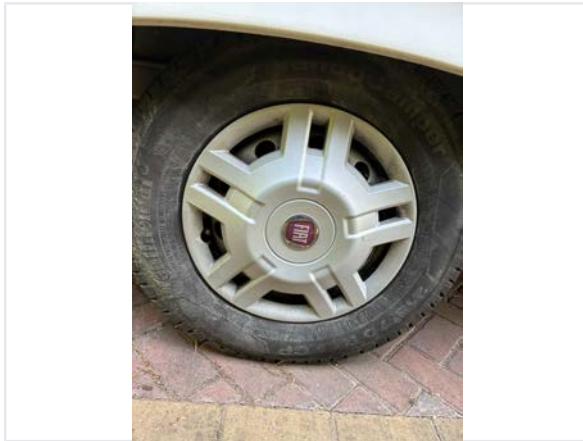

Windscreen	No damage
Alloy Wheels	N/A
Tyres illegal/cracking/out of date	Yes
Tyre Further Info	Both rear tyres walls cracked and outer edges worn

Electric Step	Fully Working
Self levelling work	N/A
Pop top canvas damage	N/A