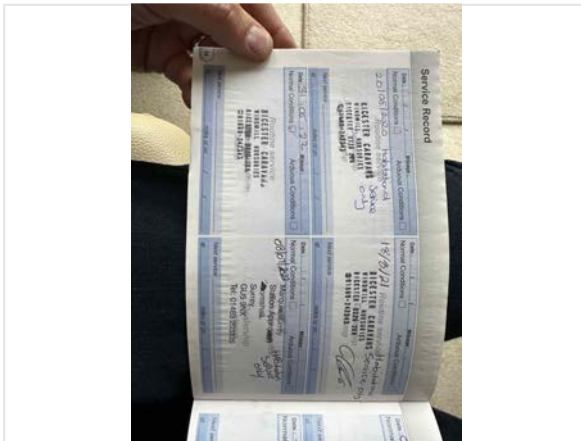

CMS MOTORHOME INSPECTION FORM

Paperwork

Manuals present	Yes
Engine Service History	Partial
Service Info	Latest: 28/02/2024
Cam belt changed	No
Habitation service reports	None

Test Drive & Sign Off