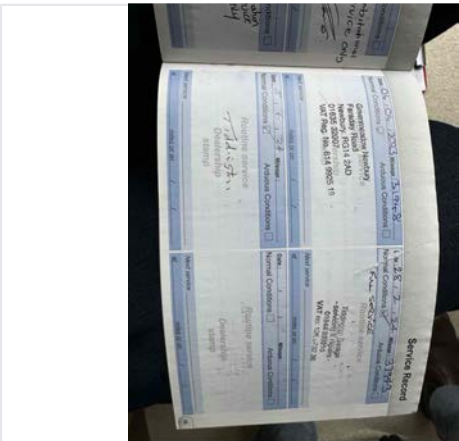

CMS MOTORHOME INSPECTION FORM

Paperwork

Manuals present	Yes
Engine Service History	Partial
Service Info	Latest: 28/02/2024
Cam belt changed	No
Habitation service reports	None

Test Drive & Sign Off