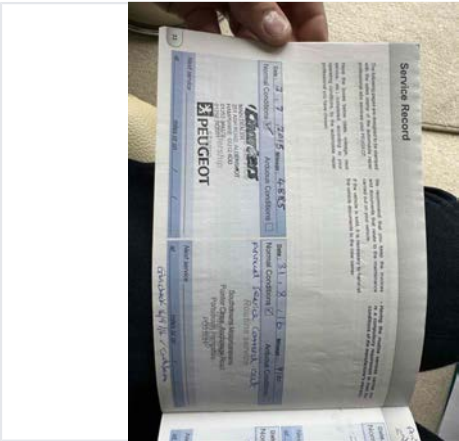

CMS MOTORHOME INSPECTION FORM

Paperwork

Manuals present	Yes
Engine Service History	Partial
Service Info	Latest: 28/02/2024
Cam belt changed	No
Habitation service reports	None

Test Drive & Sign Off