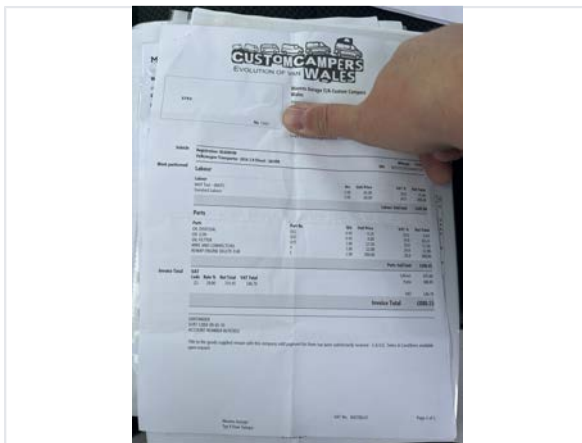

CMS MOTORHOME INSPECTION FORM

Paperwork

Manuals present	Yes
Engine Service History	Partial
Service Info	4 stamps in book - latest 23 // lots of invoices - latest 04/2025
Date of Last Engine Service	04/2025
Cam belt changed	Yes
Cam belt info	2021
Habitation service reports	None