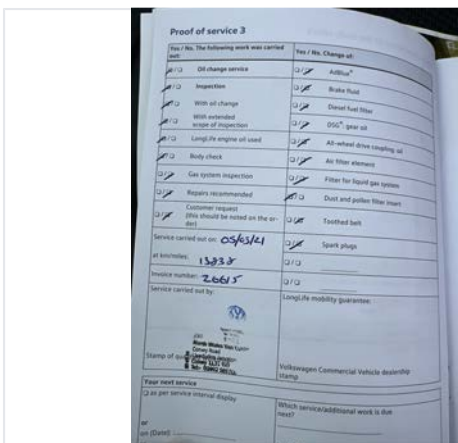

CMS MOTORHOME INSPECTION FORM

Paperwork

Manuals present	Yes
Engine Service History	Partial
Service Info	4 stamps in book - latest 23 // lots of invoices - latest 04/2025
Date of Last Engine Service	04/2025
Cam belt changed	Yes
Cam belt info	2021
Habitation service reports	None