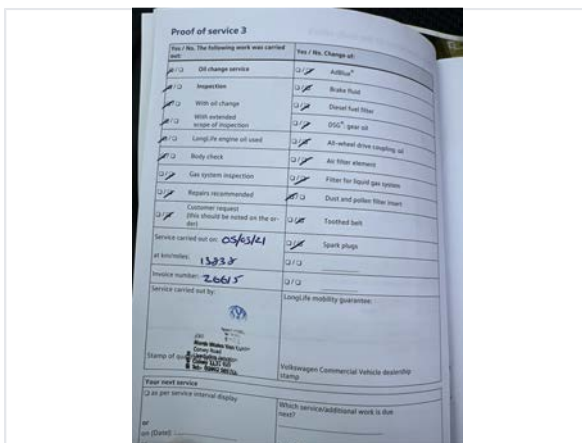

CMS MOTORHOME INSPECTION FORM

Paperwork

Manuals present	Yes
Engine Service History	Partial
Service Info	4 stamps in book - latest 23 // lots of invoices - latest 04/2025
Date of Last Engine Service	04/2025
Cam belt changed	Yes
Cam belt info	2021
Habitation service reports	None