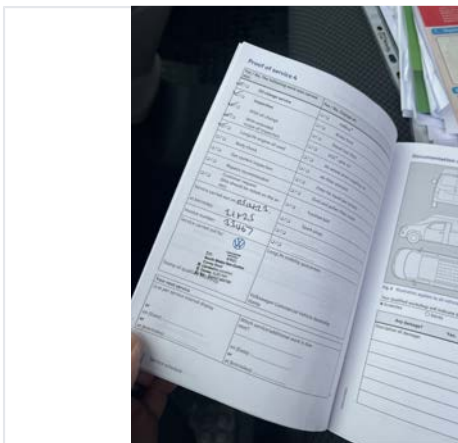

CMS MOTORHOME INSPECTION FORM

Paperwork

Manuals present	Yes
Engine Service History	Partial
Service Info	4 stamps in book - latest 23 // lots of invoices - latest 04/2025
Date of Last Engine Service	04/2025
Cam belt changed	Yes
Cam belt info	2021
Habitation service reports	None