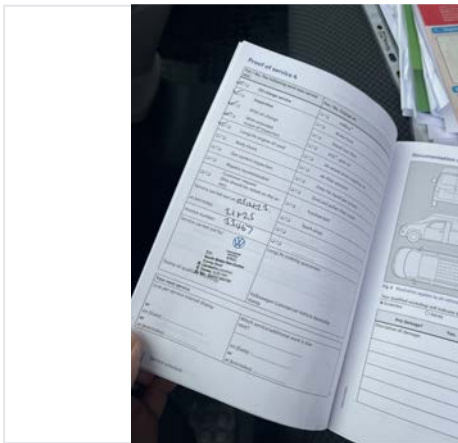

CMS MOTORHOME INSPECTION FORM

Paperwork

Manuals present	Yes
Engine Service History	Partial
Service Info	4 stamps in book - latest 23 // lots of invoices - latest 04/2025
Date of Last Engine Service	04/2025
Cam belt changed	Yes
Cam belt info	2021
Habitation service reports	None