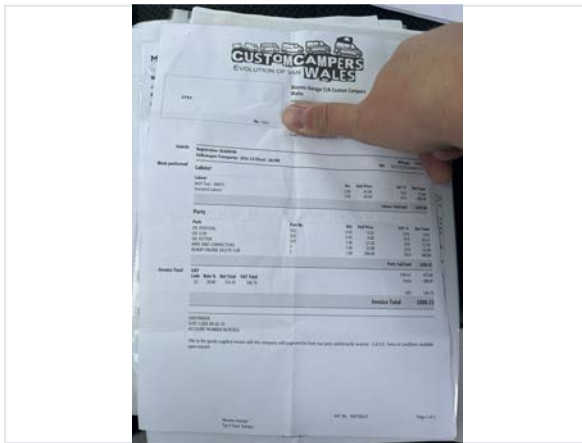

CMS MOTORHOME INSPECTION FORM

Paperwork

Manuals present	Yes
Engine Service History	Partial
Service Info	4 stamps in book - latest 23 // lots of invoices - latest 04/2025
Date of Last Engine Service	04/2025
Cam belt changed	Yes
Cam belt info	2021
Habitation service reports	None