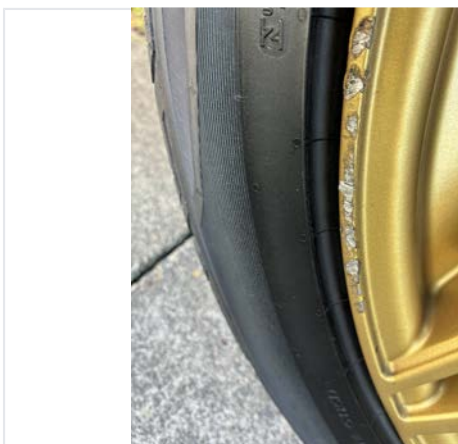

### Exterior Inspection

External Extras	Alloys, Tow bar
Other External Extras	N/A
Decals	N/A
Any Damage Found	Yes
Damage Further Info	Poor repair on back door Dent on petrol cap cover

Windscreen	No damage
Alloy Wheels	Need attention
Alloy Further Info	Near side and off side rear alloy scuffed