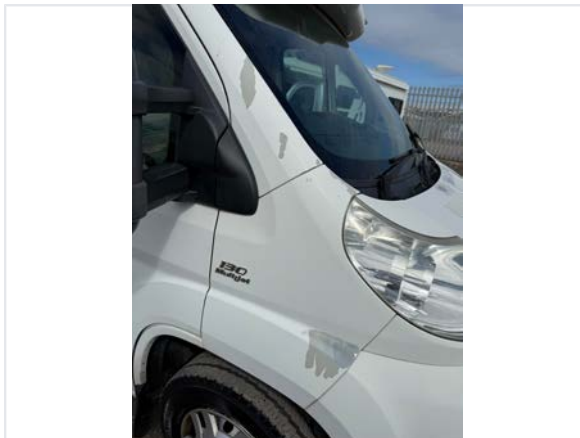

Any Damage Found	Yes
Damage Further Info	Paint flaking multiple areas on the cab, bonnet/wings/ a pillars and doors