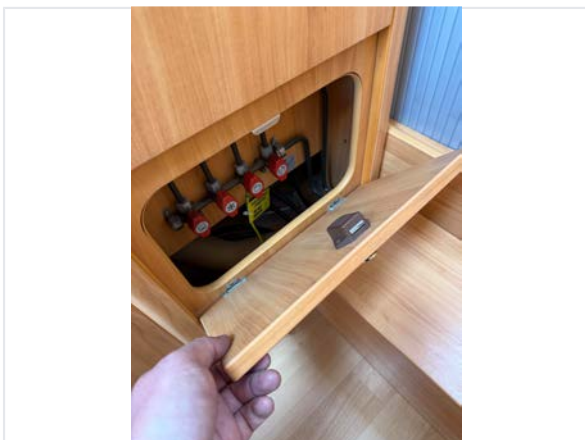

CMS MOTORHOME INSPECTION FORM

Internal Inspection

Internal Extras	Alarm, cab A/C, Cab blinds, Bluetooth, DAB radio, Sat nav, Oven
Other Extras	N/A
Electrics turn on	Yes
Control panel damaged	No
Stereo turn on	Yes
Smell or signs of smoking	No
Cushions correct	Yes
Boiler present	Yes
Overhead lockers ready	Yes
Internal Damage	Yes
Damage Info	Table top marked but repaired, one blind damaged, cupboard door won't lock