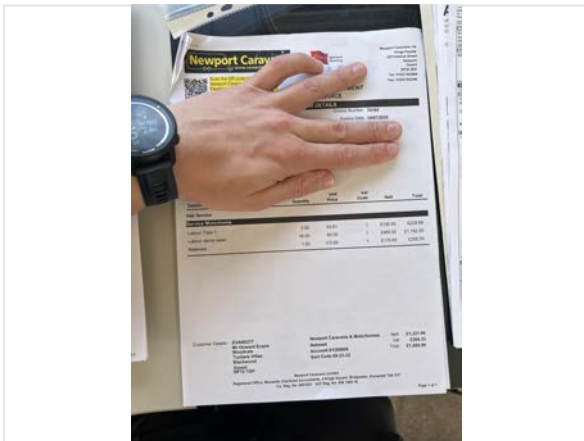

Test Drive & Sign Off

Test drive - 10 mins	Pass
Engine lights	No
Dashboard ghosting/Mileage flashing	No
V5 tested on DVLA	Yes
Completed by	Keenan Parnell
Sign-off Date	2026-04-07