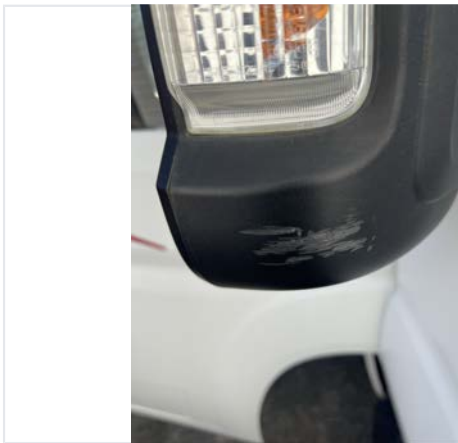

CMS MOTORHOME INSPECTION FORM

Exterior Inspection

External Extras	Bike Rack, Reversing camera, Solar panel, BBQ point, Awning, Tv Aerial, Alloys
Decals	Good
Any Damage Found	Yes
Damage Further Info	Bad repairs front bumper // slight scuff on wing // delamination paint on panel // nsr bumper damaged //