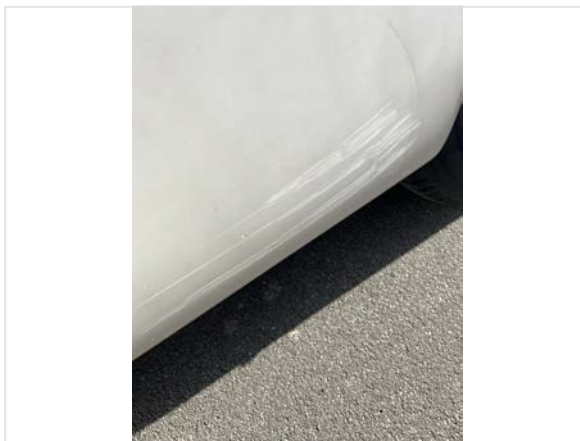

Internal Layout

Does internal look original?	Yes
Berths	2
Belts	2
Bed Options	Bench Seats
Lounge Layout	Bench Seats
Layout Correct	Yes
Further Comments	N/A

CMS MOTORHOME INSPECTION FORM

Exterior Inspection

External Extras	Alloys, Awning, Bike Rack, Front fog lights, Reversing camera, Tv Aerial
Other External Extras	N/A
Decals	Need attention
Decals Further Info	Faded

Any Damage Found	Yes
Damage Further Info	N/s has minor scratches/ scuff to lower trims // small dent to o/s front wheel arch // o/s drivers door step cracked with small hole //