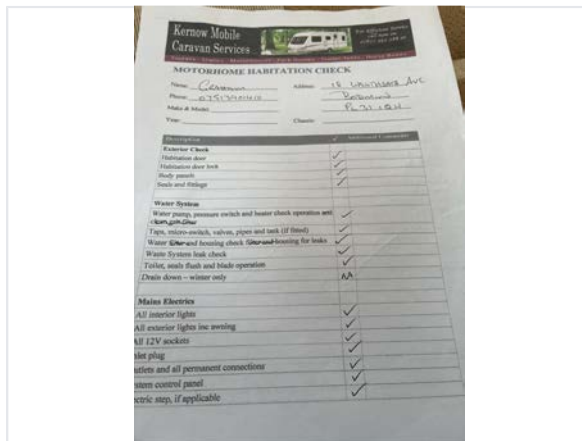

CMS MOTORHOME INSPECTION FORM

Paperwork

Manuals present	Yes
Engine Service History	Partial
Service Info	13 stamps across 2 books - latest 2021
Date of Last Engine Service	N/A
Cam belt changed	No
Habitation service reports	Full
Habitation Info	Service in 2025
Date of Last Habitation Service	N/A

Test Drive & Sign Off

Test drive - 10 mins	Pass
Engine lights	No
Dashboard ghosting/Mileage flashing	No
V5 tested on DVLA	Yes
Completed by	Alan Wileman