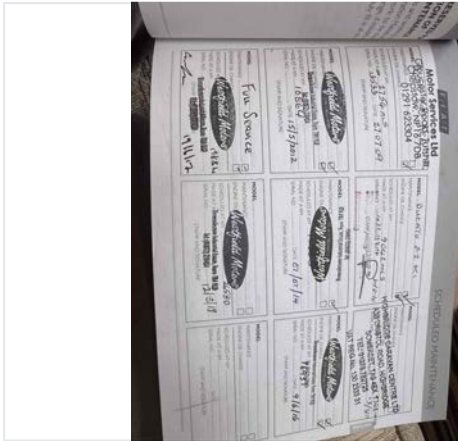

CMS MOTORHOME INSPECTION FORM

Paperwork

Manuals present	Yes
Engine Service History	Partial
Service Info	13 stamps across 2 books - latest 2021
Date of Last Engine Service	N/A
Cam belt changed	No
Habitation service reports	Full
Habitation Info	Service in 2025
Date of Last Habitation Service	N/A

Test Drive & Sign Off

Test drive - 10 mins	Pass
Engine lights	No
Dashboard ghosting/Mileage flashing	No
V5 tested on DVLA	Yes
Completed by	Alan Wileman