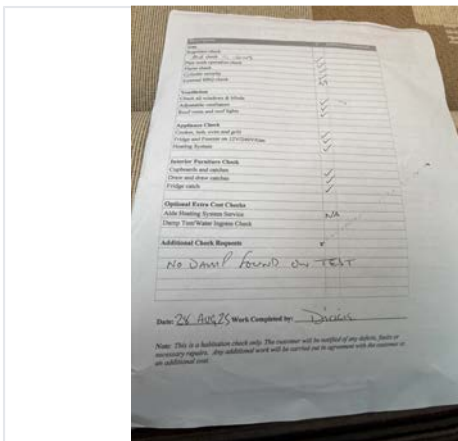

CMS MOTORHOME INSPECTION FORM

Paperwork

Manuals present	Yes
Engine Service History	Partial
Service Info	13 stamps across 2 books - latest 2021
Date of Last Engine Service	N/A
Cam belt changed	No
Habitation service reports	Full
Habitation Info	Service in 2025
Date of Last Habitation Service	N/A

Test Drive & Sign Off

Test drive - 10 mins	Pass
Engine lights	No
Dashboard ghosting/Mileage flashing	No
V5 tested on DVLA	Yes
Completed by	Alan Wileman