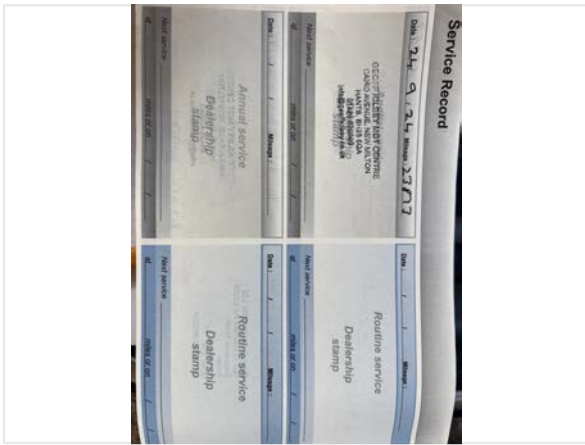

### Paperwork

Manuals present	Yes
-----------------	-----

Engine Service History	Partial
Service Info	7 stamps
Date of Last Engine Service	24/09/24 @ 23873
Cam belt changed	N/A
Habitation service reports	Partial
Habitation Info	2 reports
Date of Last Habitation Service	27/09/24