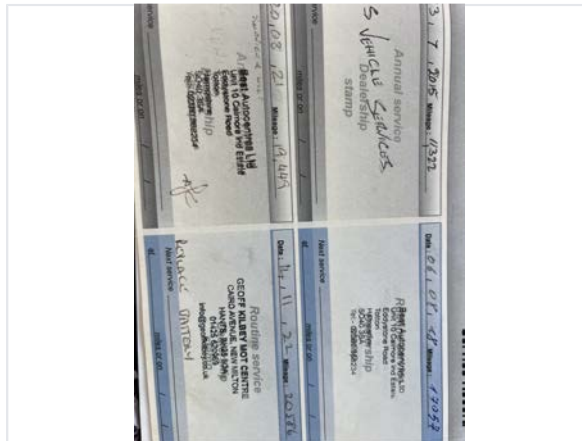

Engine Service History	Partial
Service Info	7 stamps
Date of Last Engine Service	24/09/24 @ 23873
Cam belt changed	N/A
Habitation service reports	Partial
Habitation Info	2 reports
Date of Last Habitation Service	27/09/24