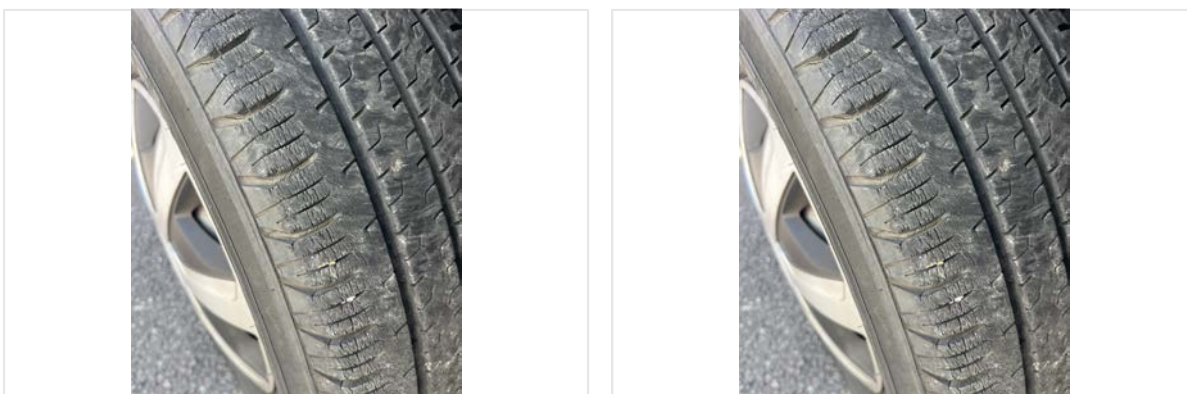

Windscreen	No damage
Alloy Wheels	N/A
Tyres illegal/cracking/out of date	No